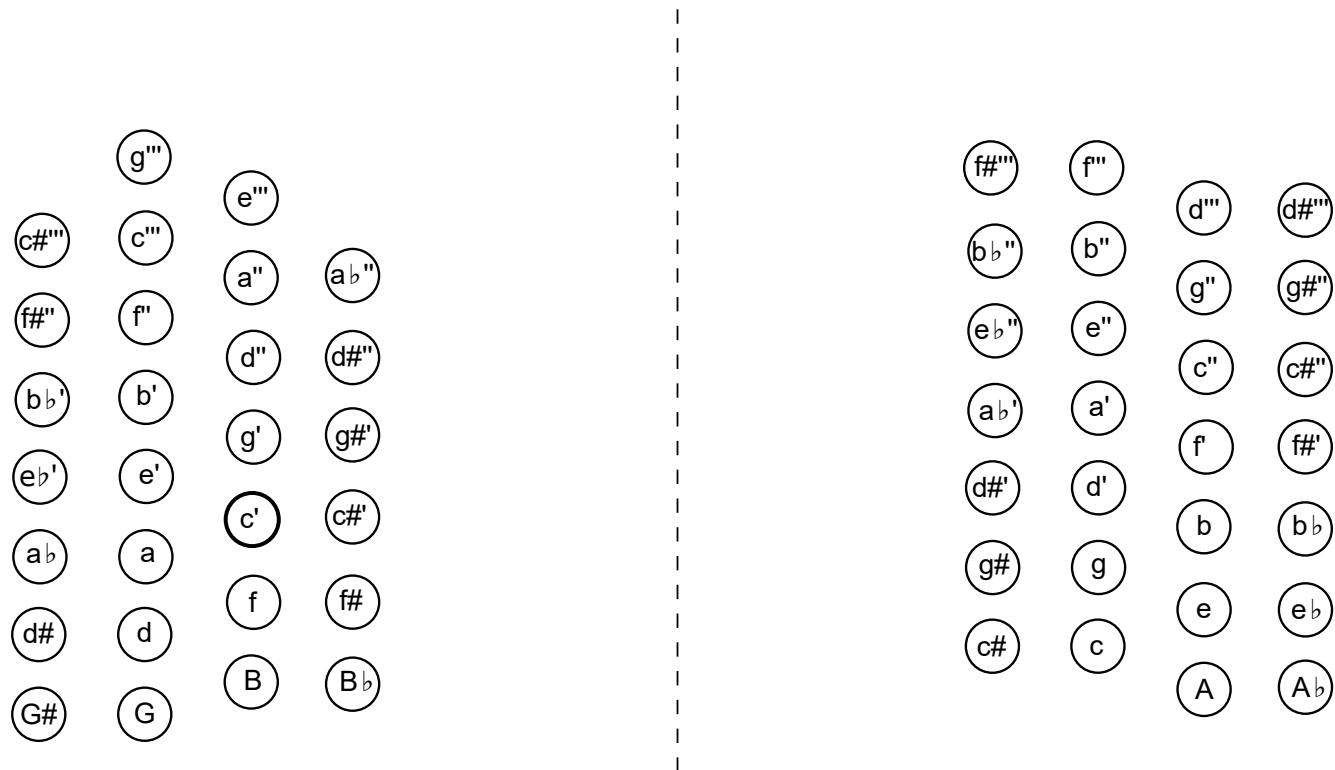

C. Wheatstone & Co. Aeola
 Model 14: 56-key baritone treble
 Overall Range: G to g'''

middle C = c'