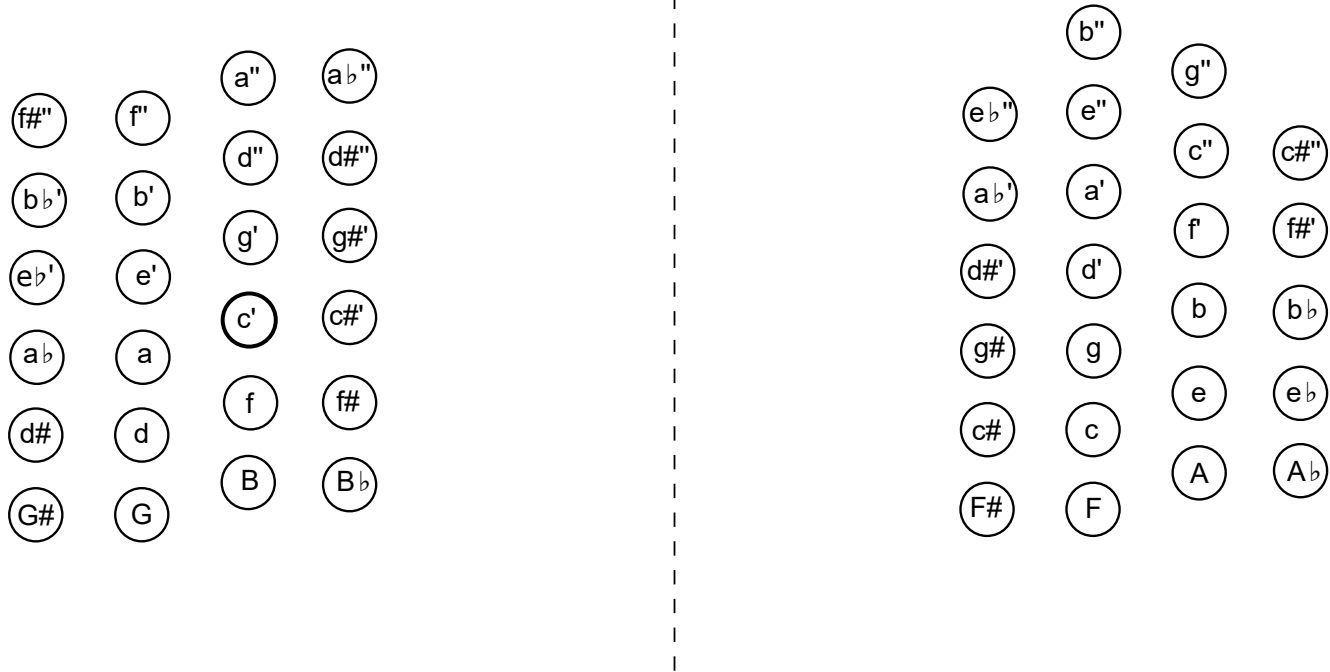

Bastari A48
48-key baritone
Overall Range: F to b''

middle C = c'