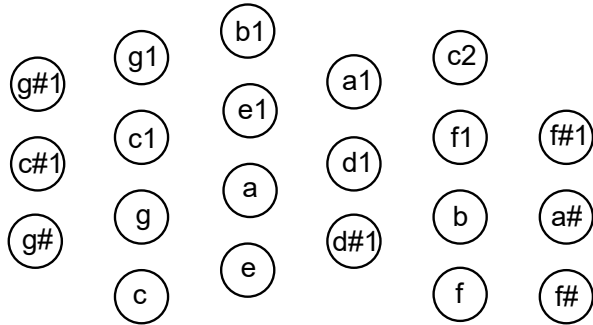

Lachenal Maccann Duet #4254
46-key Overall Range: c to g3

Left - range c to c2

Right - range g1 to g3