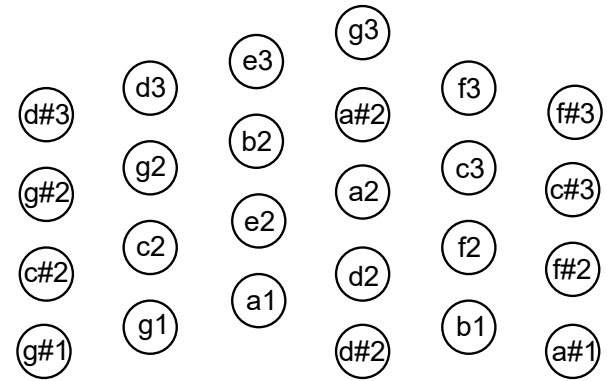

Lachenal Maccann Duet #4254
46-key Overall Range: c to g3

Left - range c to c2

Right - range g1 to g3