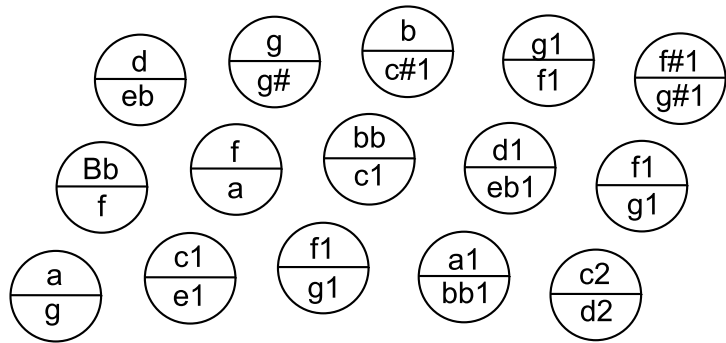

Carroll Standard
30-key Bb/F anglo
ser. #168

AIR

Middle C = c1