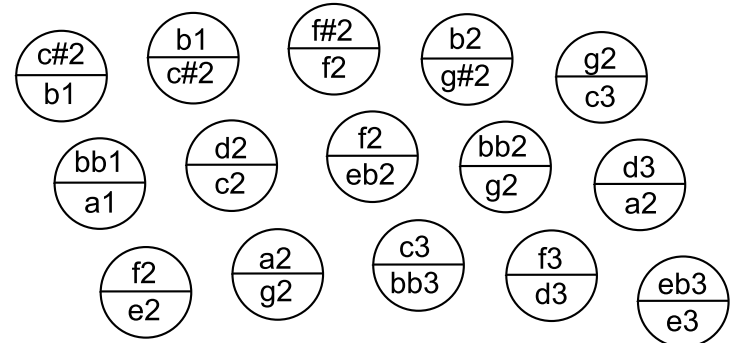

Carroll Standard
30-key Bb/F anglo
ser. #168

AIR

Middle C = c1