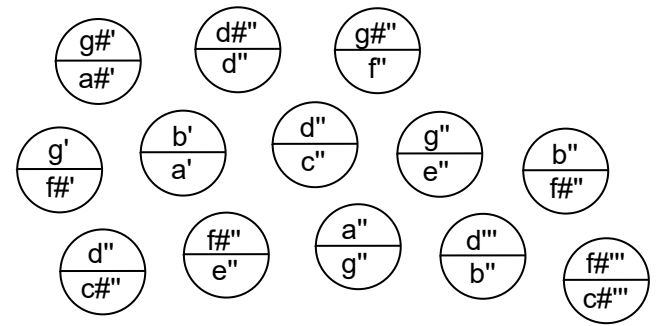

G. Jones
26-key G/D anglo #21606

AIR

Middle C = c1