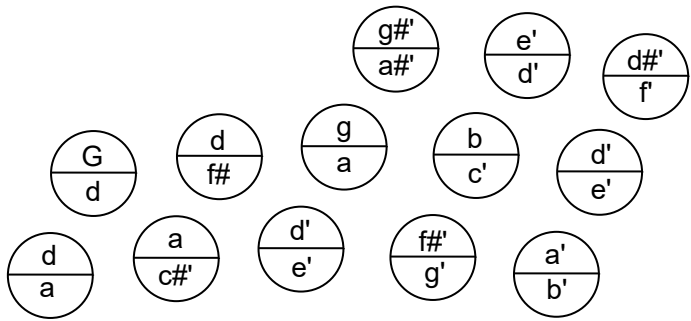

G. Jones
26-key G/D anglo #21606

AIR

Middle C = c1