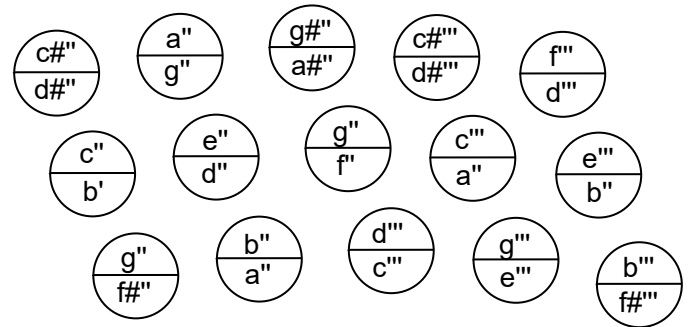

H. Crabb & Son
 31-key C/G anglo #10143
 (Wheatstone layout)

Middle C = c'