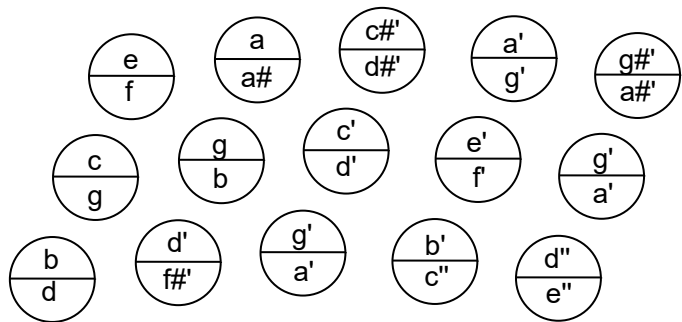

H. Crabb & Son
 31-key C/G anglo #10143
 (Wheatstone layout)

Middle C = c'