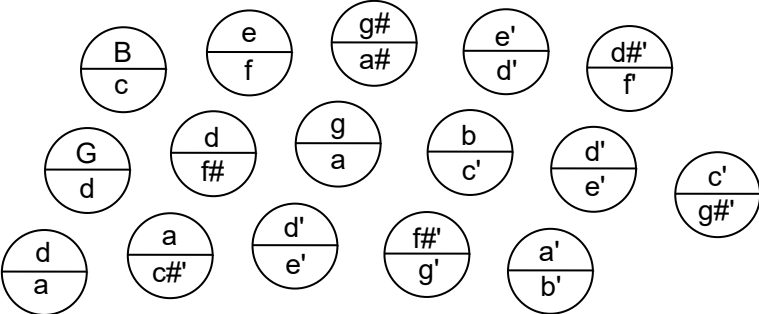

Lachenal & Co.
 32-key G/D anglo
 (Wheatstone layout)

AIR

Middle C = c1