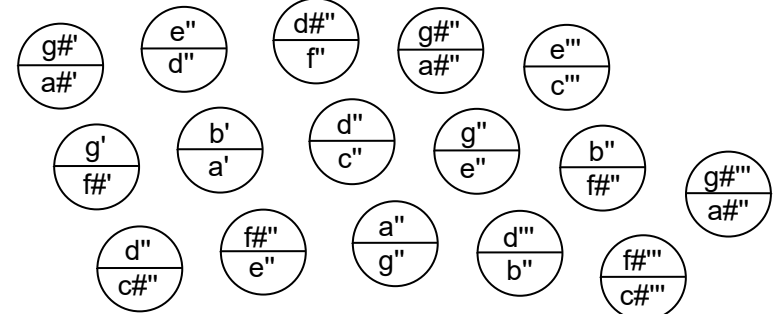

Lachenal & Co.
 32-key G/D anglo
 (Wheatstone layout)

AIR

Middle C = c1