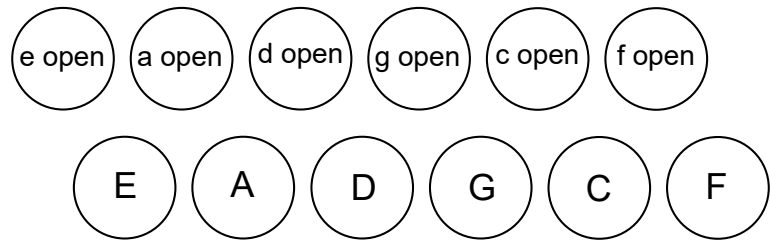

# Hohner Double Ray 12-bass

c'=middle C