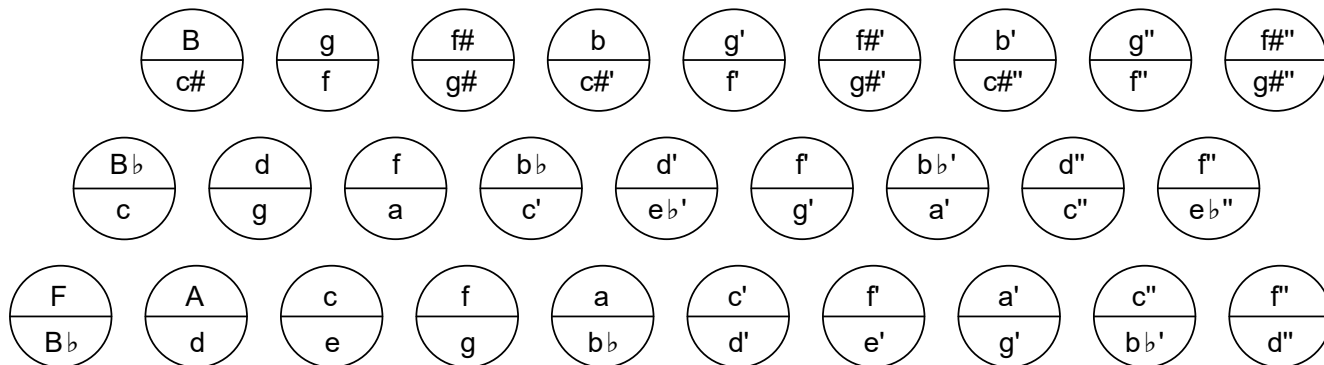

Hyde 3-row

F/B \flat /accid., octave tuned

Prepared by The Button Box, Inc.
16 October 2019

PRESS

DRAW

c' = middle C
notes shown are in the low (L) octave