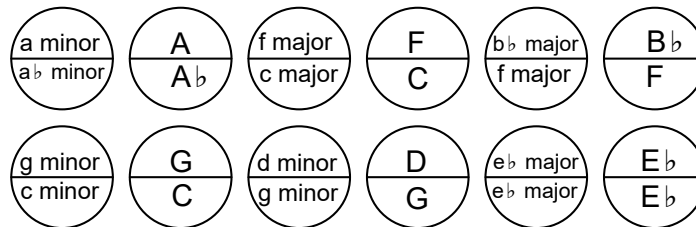

Hyde 3-row

F/B \flat /accid., octave tuned

Prepared by The Button Box, Inc.
16 October 2019

PRESS

DRAW

c' = middle C
notes shown are in the low (L) octave